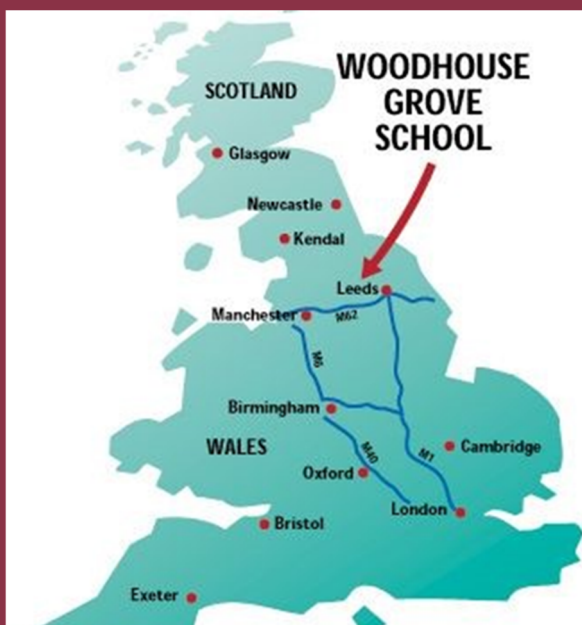

Why Woodhouse Grove?

Woodhouse Grove School is an independent day and boarding school founded by the Methodist Conference in 1812, and providing a first-class all-round education for boys and girls.

Situated between Leeds and Bradford on a beautiful 70-acre campus with extensive grounds. Conveniently located with a train station opposite and only ten minutes from Leeds Bradford Airport and one hour from Manchester Airport.

We equip our pupils with the confidence to excel in a modern world and with the strength of character developed by their sustained exposure to challenges and experiences in a caring, nurturing and secure setting.

I am Grovian

Our summer immersion

will give children the opportunity to experience life as a Grovian; to live in our community for 3 weeks and be exposed to British culture along with gaining a deeper understanding of the English Language.

Our unique location and fantastic facilities give us the opportunity to host an extensive and diverse activities and excursion programme, on-site and in the local area.

Meal times at Woodhouse Grove have always been a favourite part of our pupils' day and we are accustomed to catering for international boarders. Our beautiful dining hall combines a traditional setting with a modern, efficient serving area. Menus are varied and combine international food choices with more typical English dishes and there are always options available to cater for different preferences and dietary needs.