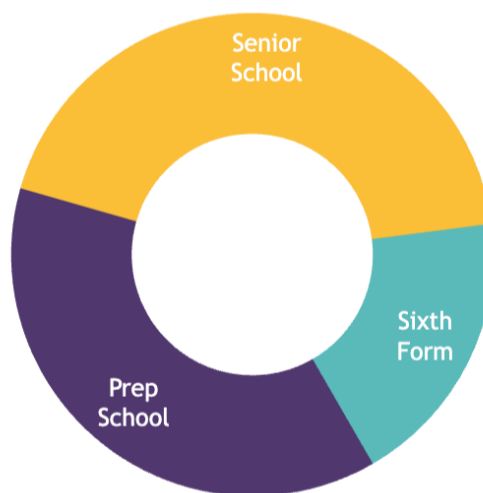

Number of Boarders

Nationalities of Boarders

📖 Educational programmes

- 1 year GCSE
- 1 year iGCSE
- 2 year GCSE
- 2 year iGCSE
- A levels-2-years
- BTECs
- Common Entrance
- Long term boarding
- Short term boarding

★ Specialisms

- Arts
- Choir
- Classics
- Cricket
- Drama
- Football - Boys
- Hockey - Girls
- Maths
- Music
- Netball
- Rowing
- Rugby - Boys
- Science
- Sport
- STEM
- Swimming

🧠 Special educational needs (SEN)

- Attention Deficit (Hyperactivity) Disorder (ADD/ADHD)
- Dyslexia - Mild
- Dyslexia - Moderate
- Hearing impairment

🏠 Short term stays

The school offers short term stays