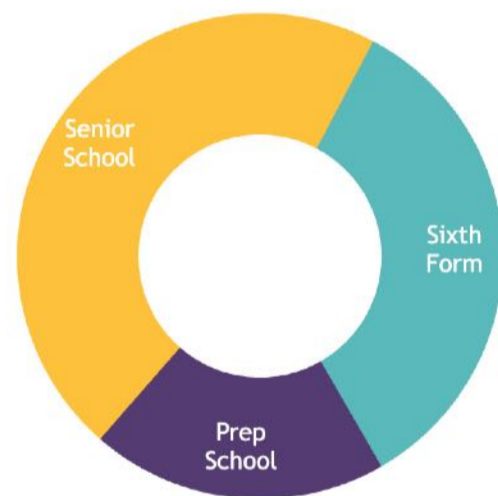

Number of Boarders

Nationalities of Boarders

🎓 Educational programmes

- 1 year GCSE
- 2 year GCSE
- A levels-2-years
- BTECs
- Cambridge PreU Diploma
- Long term boarding
- Pre-A level course
- Summer courses Academic
- Summer courses Activities

★ Specialisms

- Arts
- Ballet
- Basketball
- Cricket
- Dance
- Drama
- Equestrian/Horse riding
- Football - Boys
- Football - Girls
- Hockey - Boys
- Hockey - Girls
- Medical
- Music
- Sailing
- Sport
- Tennis

🎯 Special educational needs (SEN)

- Attention Deficit (Hyperactivity) Disorder (ADD/ADHD)
- Dyscalculia
- Dysgraphia
- Dyspraxia
- Hearing impairment
- Dyslexia - Mild
- Dyslexia - Moderate
- Speech and language difficulties
- Visual impairment