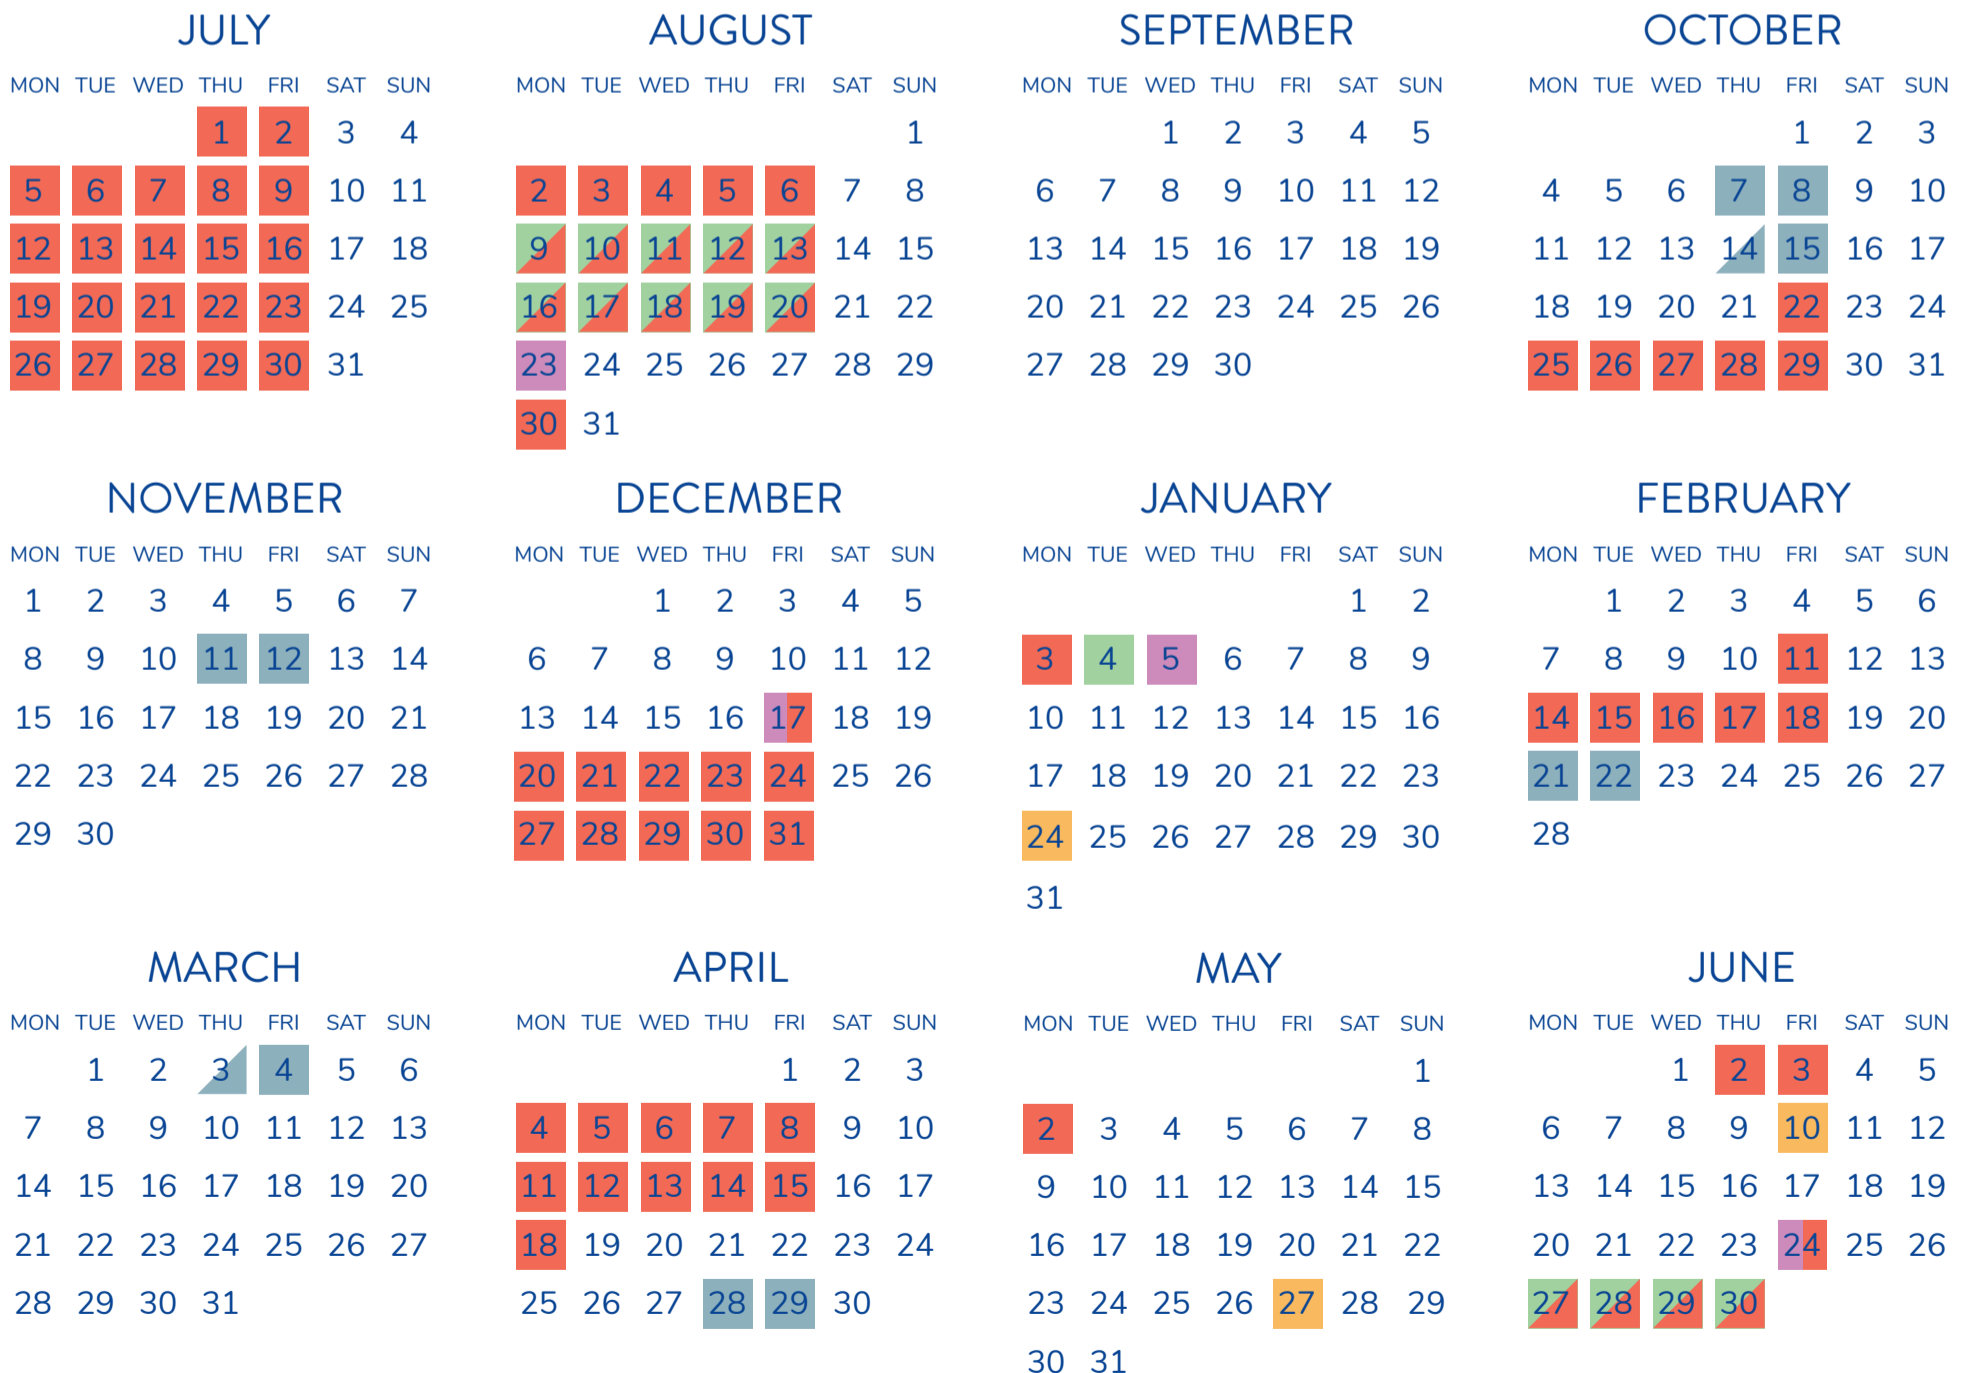

## FIRST SEMESTER 2021

■ August 9	Administrators Begin
■ August 9-13	Egham New Teachers Orientation
■ August 10-13	Hillingdon New Teachers Orientation
■ August 11-13	Cobham New Teachers Orientation
■ August 16-20	Pre-Planning (All Faculty & Staff)
■ August 23	First Day of School
■ August 30	National Bank Holiday/School Closed
■ October 7-8	Cobham PTSC (HS only on 8 Oct)
■ October 14	Hillingdon PTSC – After School Only
■ October 15	Hillingdon PTSC – No Lessons
■ October 22-29	School Closed/October Break
■ November 11-12	Egham PTSC – No Lessons
■ December 17	Last Day of School/Noon Dismissal
■ December 20- Jan 3 (inc)	School Closed/December Break

KEY: ■ School Closed/No Students ■ First/Last Day of School  
 ■ PLC\*/Teacher Inservice Days/School Closed for Students  
 ■ PTSC (Parent Teacher Student Conference) ■ School Event

## SECOND SEMESTER 2022

■ January 4	School Closed/Teacher PLC Inservice Day
■ January 5	School Returns
■ January 24	Semester 2 Begins
■ February 11-18	School Closed/February Break
■ February 21-22	Cobham PTSC – No Lessons
■ March 3	Hillingdon PTSC – After School Only
■ March 4	Hillingdon PTSC – No Lessons
■ April 4-18†	School Closed/Spring Break
■ April 28-29	Egham PTSC – No Lessons
■ May 2	School Closed/National Bank Holiday (Except Examinations)
■ May 27	Egham Graduation
■ June 2-3	School Closed/National Bank Holiday
■ June 10	Cobham Graduation
■ June 10	Hillingdon Graduation
■ June 24	Last Day of School/End of Semester 2 /Noon Dismissal
■ June 27-28	Post-Planning
■ June 29-30	Admin Days

†Amended Spring Break dates. Published 16 June 2021